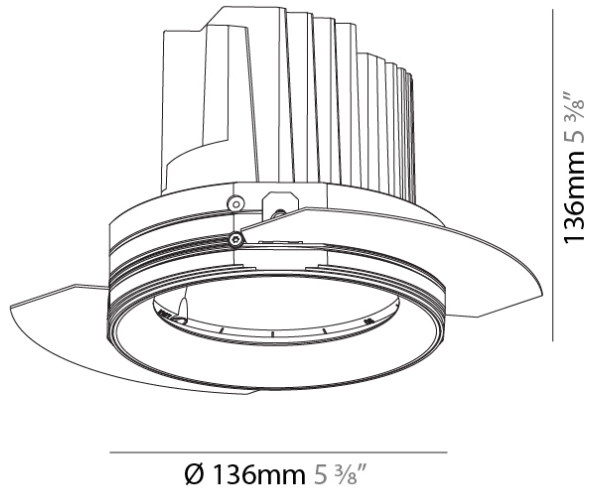

GENERAL

Series: Bioniq
 Subseries: Bioniq Round Adjustable
 Brand: Prolicht
 Division: Architectural
 Mounting Type: Trimless
 Mounting Location: Ceiling
 Subcategory: Downlight

PHYSICAL

Shape: Round
 Diameter (mm): 136
 Diameter (in): 5 3/8
 Height (mm): 136
 Height (in): 5 3/8
 Ceiling Thickness (mm): 10 / 12.5 / 15 / 25
 Ceiling Thickness (in): 3/8 or 1/2 or 9/16 or 1
 Min. Recessing Depth (mm): 150
 Min. Recessing Depth (in): 5 7/8
 Light Distribution: Adjustable / Downlight
 Weight (kg): 1.02
 Weight (lbs): 2.24
 Fixture Finish: SSR / BKV / CWI / CRY / HAB / UFT / ITA / RUA / FTG / MYG / LOD / PUS / FRO / FUP / KIA / POP / BLS / SPG / MEY / GOH / GUM / CHC / COM / ABZ / JAG / OBR / MOS / ROR
 Fixture Material: Aluminum Die Cast
 Cut-out Measurements: 140mm / 5 1/2"
 Upon Request: Unique Ceiling Thickness

OPTICAL

Reflector: 10
 Beam Angle: Narrow
 Adjustability: Rotational 355°; Tilt 30°
 Upon Request: Special Beam Angles

RATINGS AND CERTIFICATIONS

382, F 416-247-9319, www.zaneen.com
 Certified by Intertek for North American Standards
 In a constant effort to supply the best product, we reserve the right to change specifications or materials without notice. The most recent specification sheets are found at zaneen.com
 IP rating: IP20